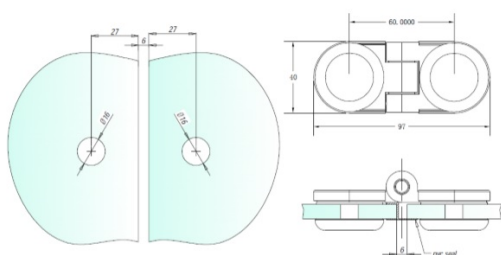

PRODUCT SHEET

Description:

Glass Door Hinge "Rome", Glass/Glass, 180DG, 6-8mm Glass Thickness, Drilling Required \varnothing 12mm, Round Shape, Brass, Material

Item number:

15.23.055-0

Units	Box	Carton	HS Code	Barcode
Pcs.	1	20	8302100090	 5704866059350