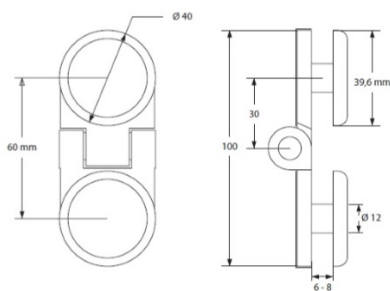

PRODUCT SHEET

Description:

Glass Door Hinge "Rome", Glass/Glass, 180DG, 6-8mm Glass Thickness, Drilling Required \varnothing 12mm, Round Shape, Brass, Material

Item number:

15.23.055-0

Units	Box	Carton	HS Code	Barcode
Pcs.	1	20	8302100090	 5704866059350